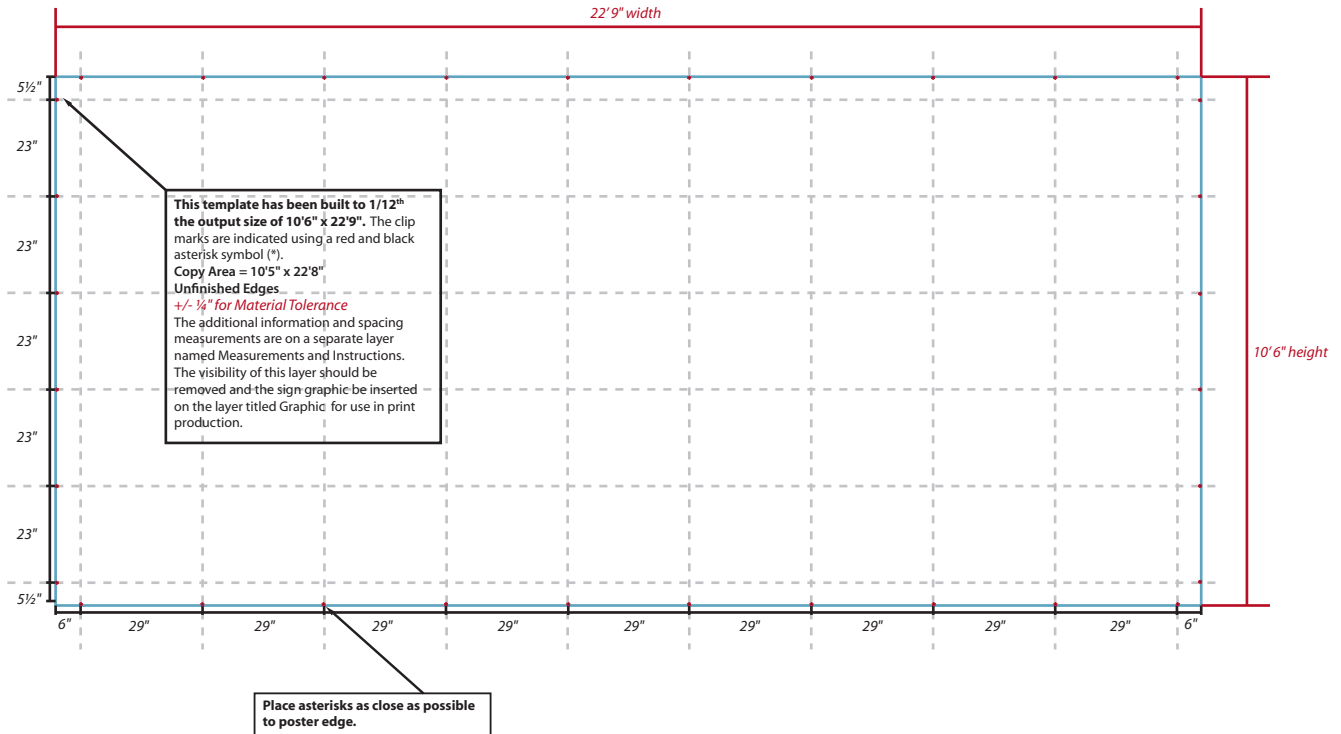

**Poster Template**

1/12<sup>th</sup> Final Output Size

**copy area:**

10'5" x 22'8"

**image resolution:**

We recommend at least 300 dpi.

**poster shipment:**

Posters should reach Interstate at least 10 days prior to posting.