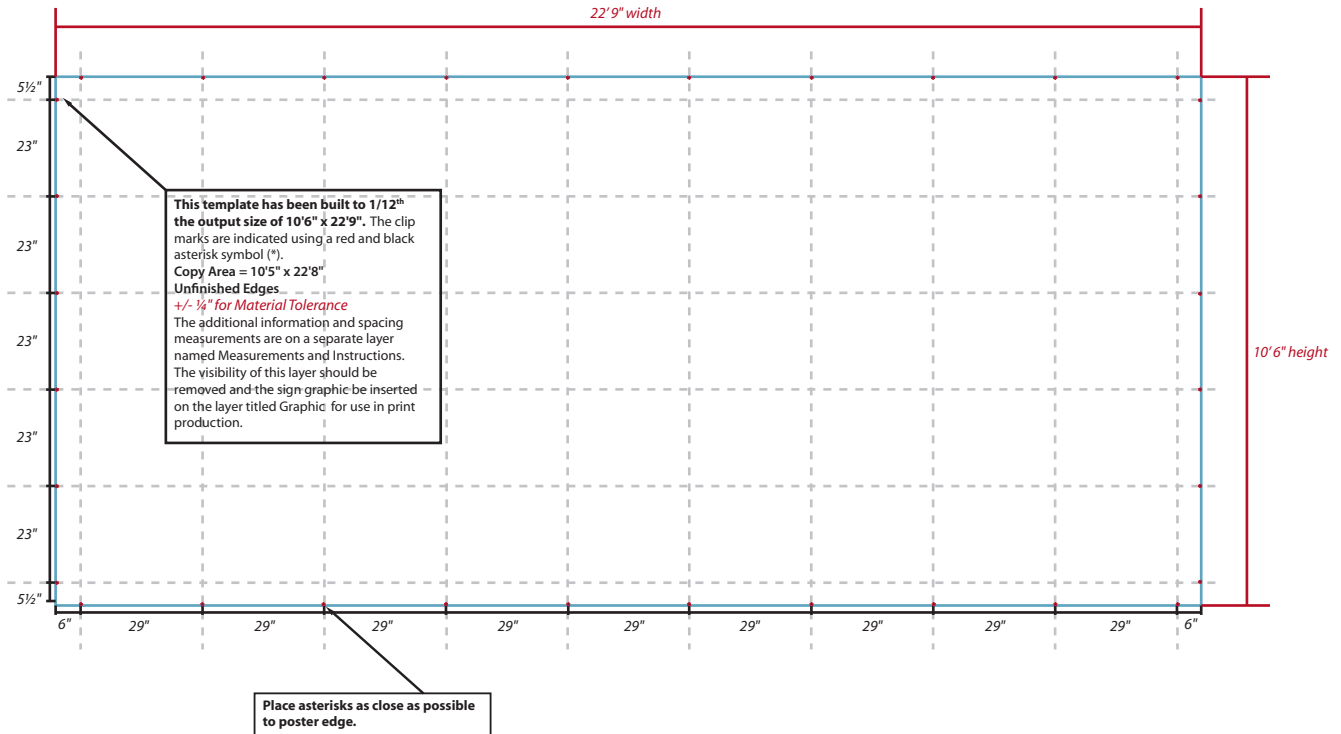

Poster Template

1/12th Final Output Size

copy area:

10' 5" x 22' 8"

image resolution:

We recommend at least 300 dpi.

poster shipment:

Posters should reach Interstate at least 10 days prior to posting.