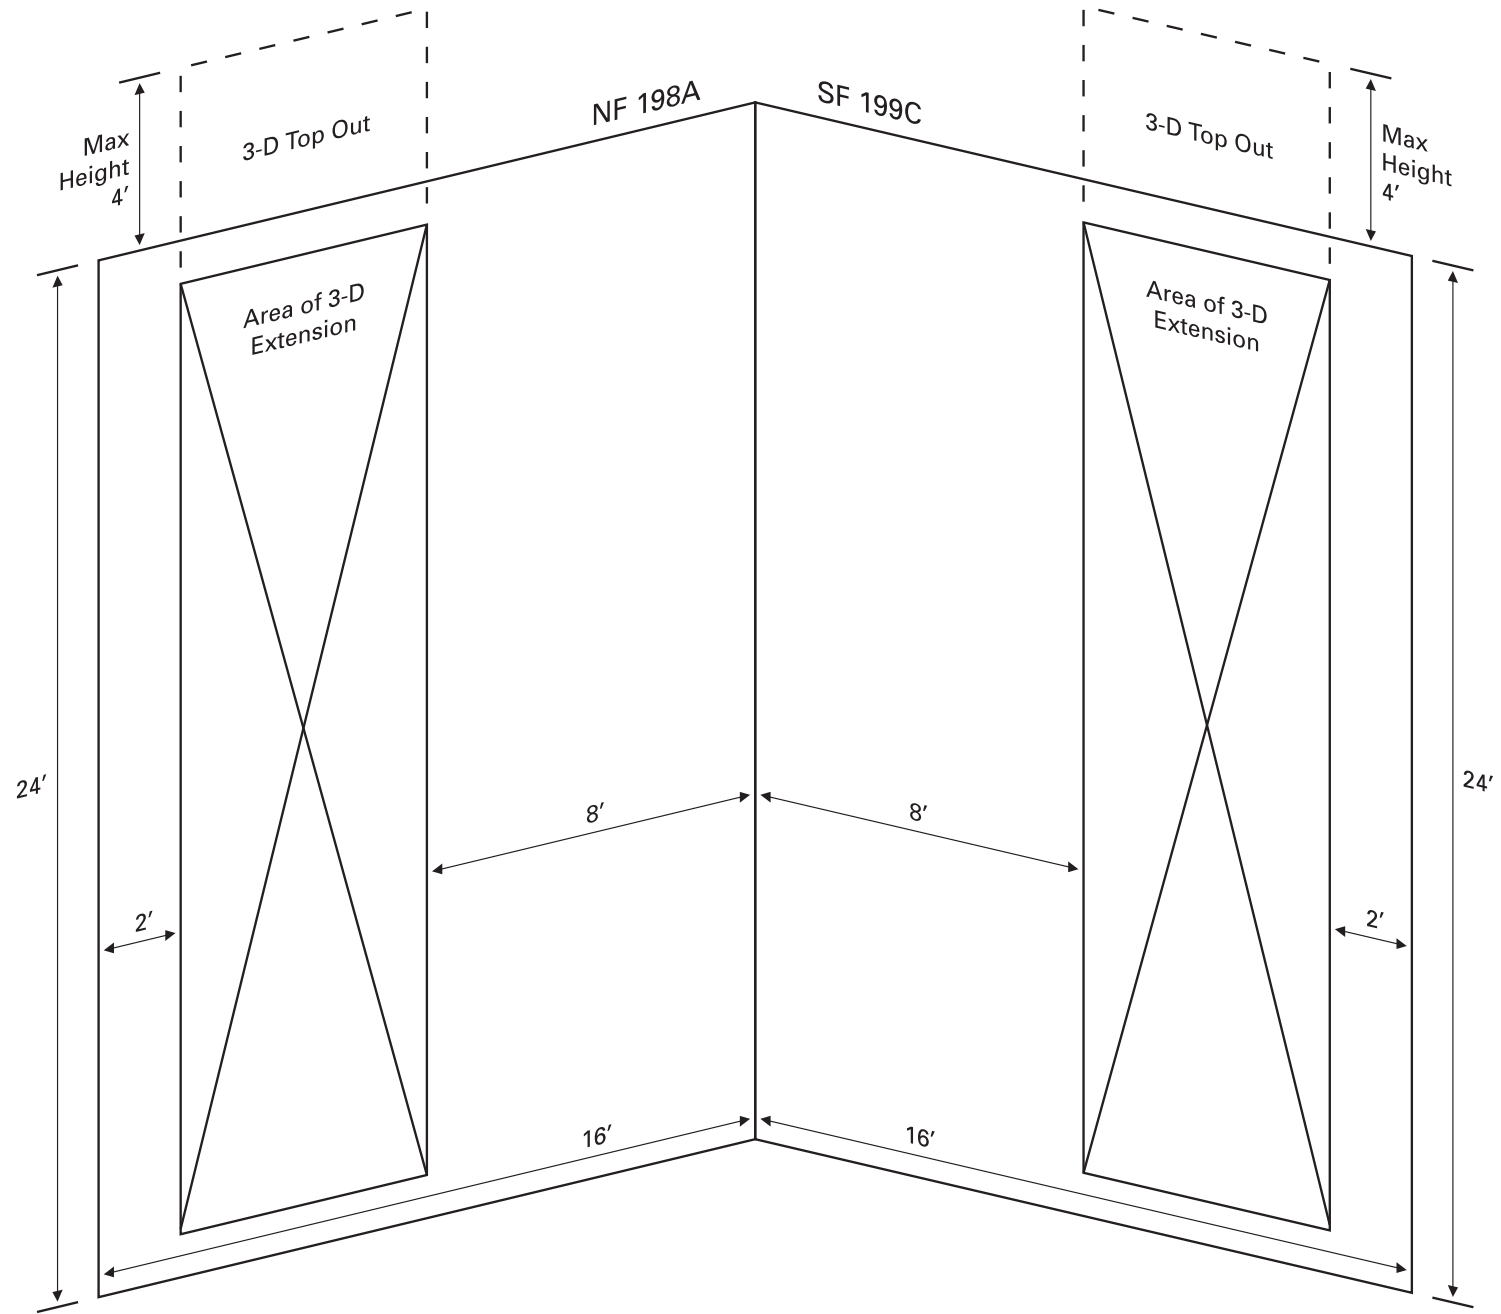

FRONT VIEW: BROAD & LOCUST 24' x 16' BILLBOARDS
3-D EXTENSIONS

3-D EXTENSION:

Max Area:
28' H x 6' W

1.5' Overhang

Max Weight:
1,000 lbs.