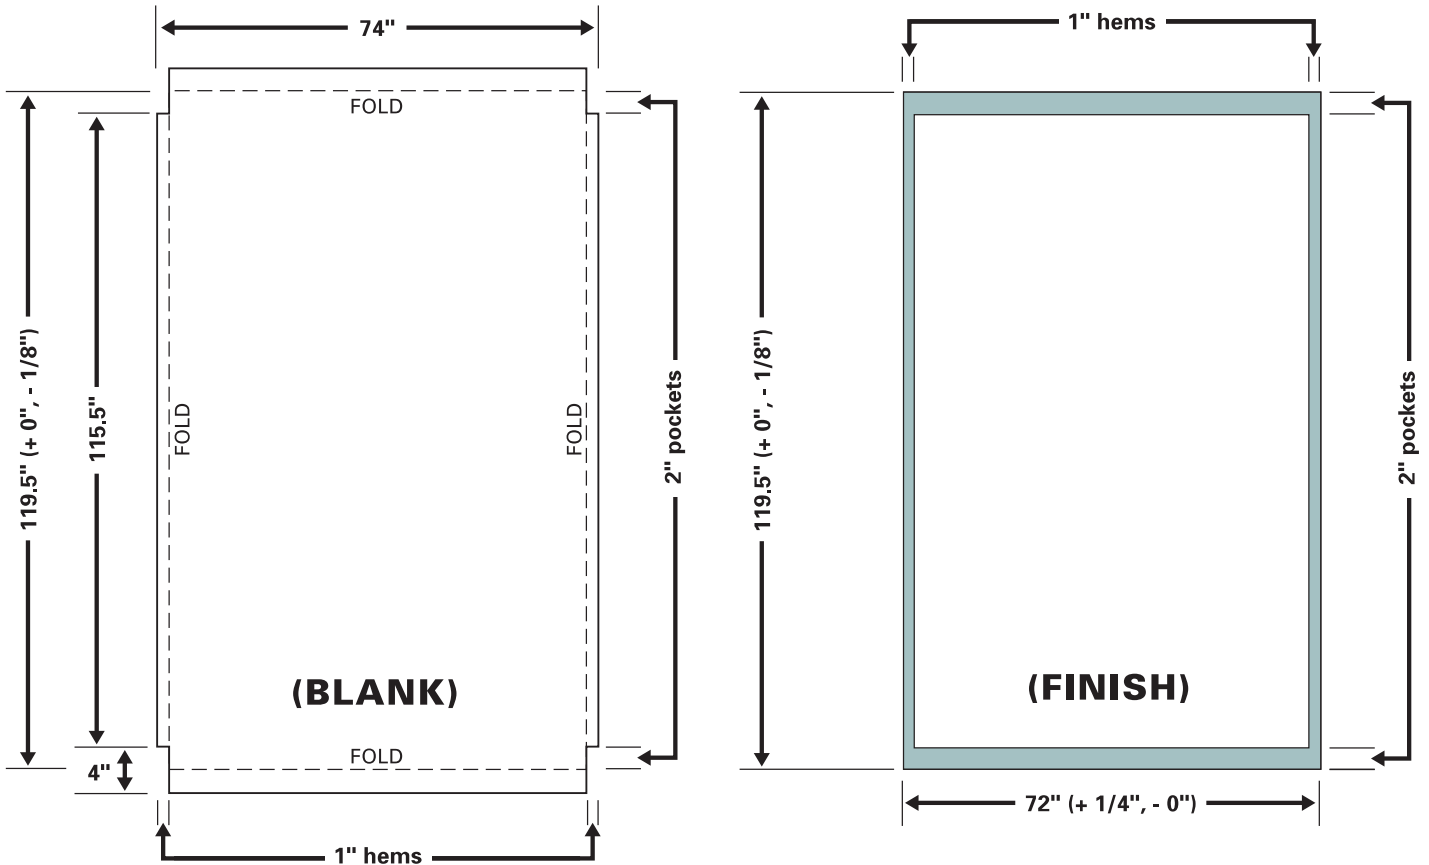

IMAGE RESOLUTION: 1' scale mechanicals: We recommend at least 300 dpi.

MATERIAL: Backlit PVC-coated vinyl

POCKETS: 2" pockets on top and bottom

PRODUCTION: When ordering materials through Interstate, use yousendit.com or another ftp site to send files to art@interstateoutdoor.com
Accepted file types: pdf, eps, ai, psd, tif, jpg, indd, qxd

QUESTIONS: Please direct all art-related questions to our Art Director, Kristy Derk
art@interstateoutdoor.com • 856.667.6620 x 234

MEASUREMENTS:

visible live area size: **115.5" x 70"**
bleed size with pockets: **115.8" x 70.2"**

overall width: 72" (can be 1/4" wider, but not narrower)

overall length: 119.5" (can be 1/8" shorter, but not longer)

SHIPPING:

Interstate Outdoor Advertising, LP
2612 Arctic Avenue • Atlantic City, NJ 08401
Contact: **Kimberly Scharle** • 856.667.6620